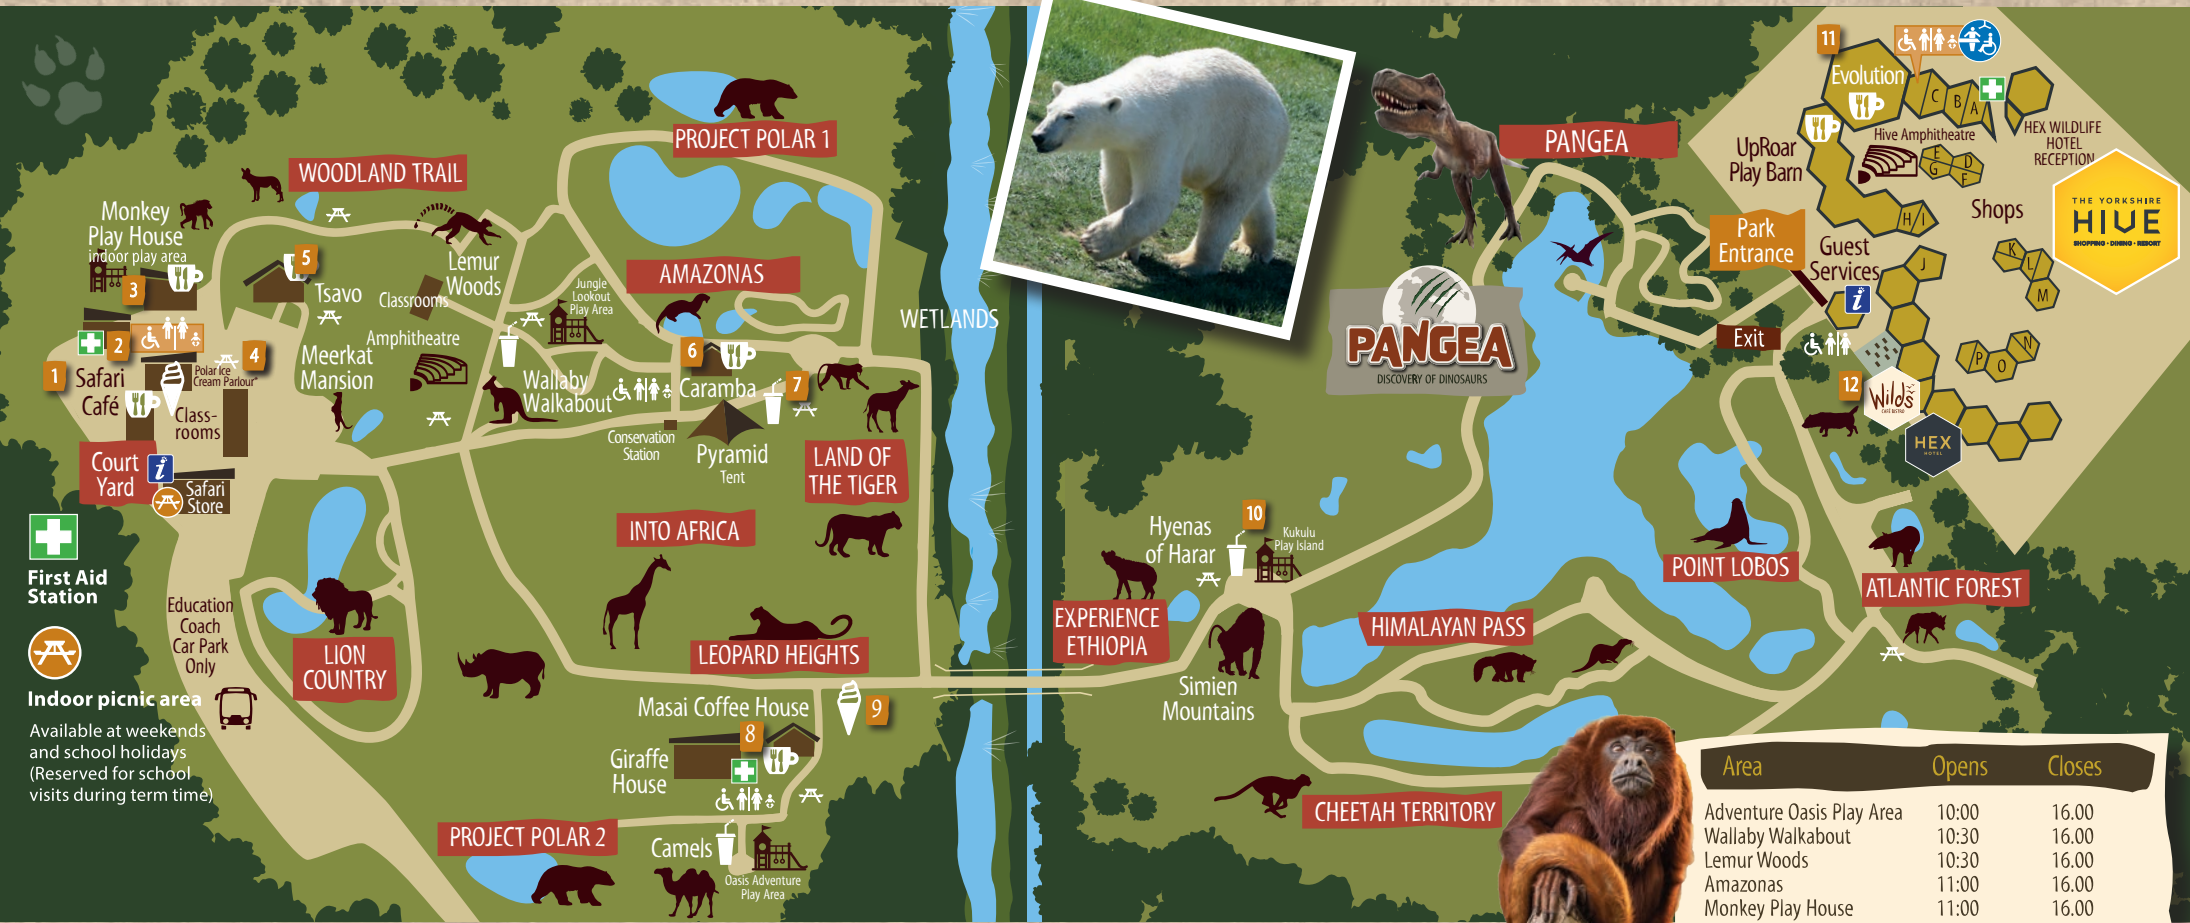

*Please note shows only take place on weekends, bank holidays and doncaster school holidays

- ### Shops at the Hive
- A. The Twisted Knot
 - B. Pangea Dinosaur Store
 - C. Cornerstone Coffee
 - D. Flourish Danum Plants
 - E. Bon Bons Baby & Toddler Wear
 - F. La Ruche
 - G. La Ruche
 - H. Badger Pantry
 - I. Rupert's Candy
 - J. Safari Store
 - K. Dorothy Eloise Bridal
 - L. Cornerstone Gelato
 - M. Renuvo Beauty
 - N. Maggie May's Pet Boutique
 - O. The Wool Den
 - P. Replenish Heaven

- 1 Safari Café**
Hot and Cold Drinks. Hot Food. Sandwiches & Cakes, Snacks & Desserts.
- 2 Monkey Snack Den**
Hot and Cold Drinks, Pineapple and Raspberry Swirl Whip, Slush and Full Ice Cream Selection.
- 3 Monkey Burger Bar**
Beef Burgers, Chicken Burgers, Vegetarian Burgers, Children's Menu.
- 4 Polar Ice Cream Parlour**
With 20 different flavours there's something for everyone.
- 5 Tsavo Bakehouse**
Hot & Cold Drinks, Pizzas, Hot Pasties, Sausage Rolls & Snacks, Sandwiches, Wraps & Salads.
- 6 Caramba**
South American Inspired Food Burritos, Nachos & fries, Sweet Churros, Hot & Cold Drinks, Ice Creams & Lollies.
- 7 Amazonas Snack Den**
Swirl Whip and Soft Serve Ice Cream. Hot & Cold Drinks.
- 8 Masai Coffee House**
Hot & Cold Drinks, Sandwiches, Wraps and Salads, Hot Pasties, Pizza, Sausage Rolls, Snacks & Ice Cream, Beer & Cider.
- 9 Leopard Snack Den**
Freshly Cooked Donuts, Soft Serve Ice Cream Cones, Ice Creams & Lollies. Hot & Cold Drinks.
- 10 Hyena Snack Den**
Cold Drinks, Ice Creams & Snacks.
- 11 Evolution Restaurant**
Burgers, Steaks, Classic Mains, Stone Baked Pizza, Sharing Plates.
- 12 Wilds Café Bistro**
Light Bites, Sandwiches & Baguettes, Steaks, Classic Mains & Salads. Afternoon Tea.

Last Entry Time 14:00 Park closes at 17:00

Adult supervision is required in play areas.

Area	Opens	Closes
Adventure Oasis Play Area	10:00	16:00
Wallaby Walkabout	10:30	16:00
Lemur Woods	10:30	16:00
Amazonas	11:00	16:00
Monkey Play House	11:00	16:00